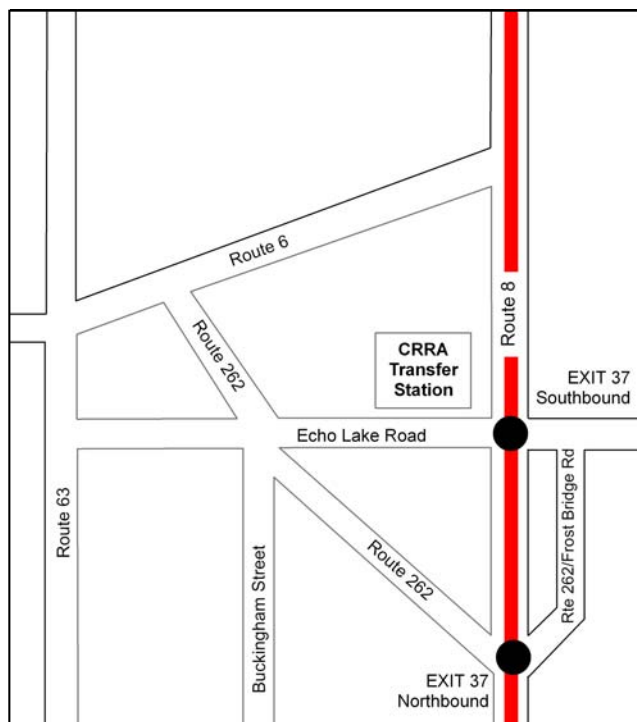

Directions to Collection Site

From Route 8 Southbound: Take Exit 37. Turn Right onto Echo Lake Rd. Transfer Station is 0.2 miles on right.

From Route 8 Northbound: Take Exit 37. Keep right at the fork. Follow signs for Route 262/Frost Bridge Rd. Turn left at the stop sign onto Echo Lake Road. Transfer Station is 0.2 miles on right.

From Route 6: Turn onto Route 63 south. Turn left onto Echo Lake Rd. At traffic light, turn left onto Buckingham Street. Take the first right onto Echo Lake Road. Transfer Station is 1.5 miles on the left.

Visit crra.org for a complete schedule of electronics recycling events and acceptable items list

(<http://crra.org/pages/schedule_electronics.htm>)

Acceptable Items:

Answering machines, Camcorders, Compact disc players, Copiers, Duplicators, Electric typewriters, Fax machines, Hard drives, Laptops, Mainframe computers, Mobile telephones, Modems, Microwave ovens, Pagers, Personal computers (CPU, monitors, keyboards, mouses and peripherals), Printers, Printed circuit boards, Radios, Remote controls, Stereos, Tape players, Telephones and telephone equipment, Televisions, Testing equipment, Transparency makers, Uninterruptible power supplies, VCRs, and Word processors

No refrigerators or smoke detectors accepted. For information about what can be recycled contact CRRA.

Connecticut Resources Recovery
Authority (CRRA)
100 Constitution Plaza, 6th floor
Hartford, Connecticut 06103-7722
Phone (860) 757-7700
www.crra.org
crrainfo@crra.org

**COUNCIL OF GOVERNMENTS
CENTRAL NAUGATUCK VALLEY**

60 North Main Street, 3rd Floor
Waterbury, CT 06702
Phone (203) 757-0535

hhw@cogcnv.org