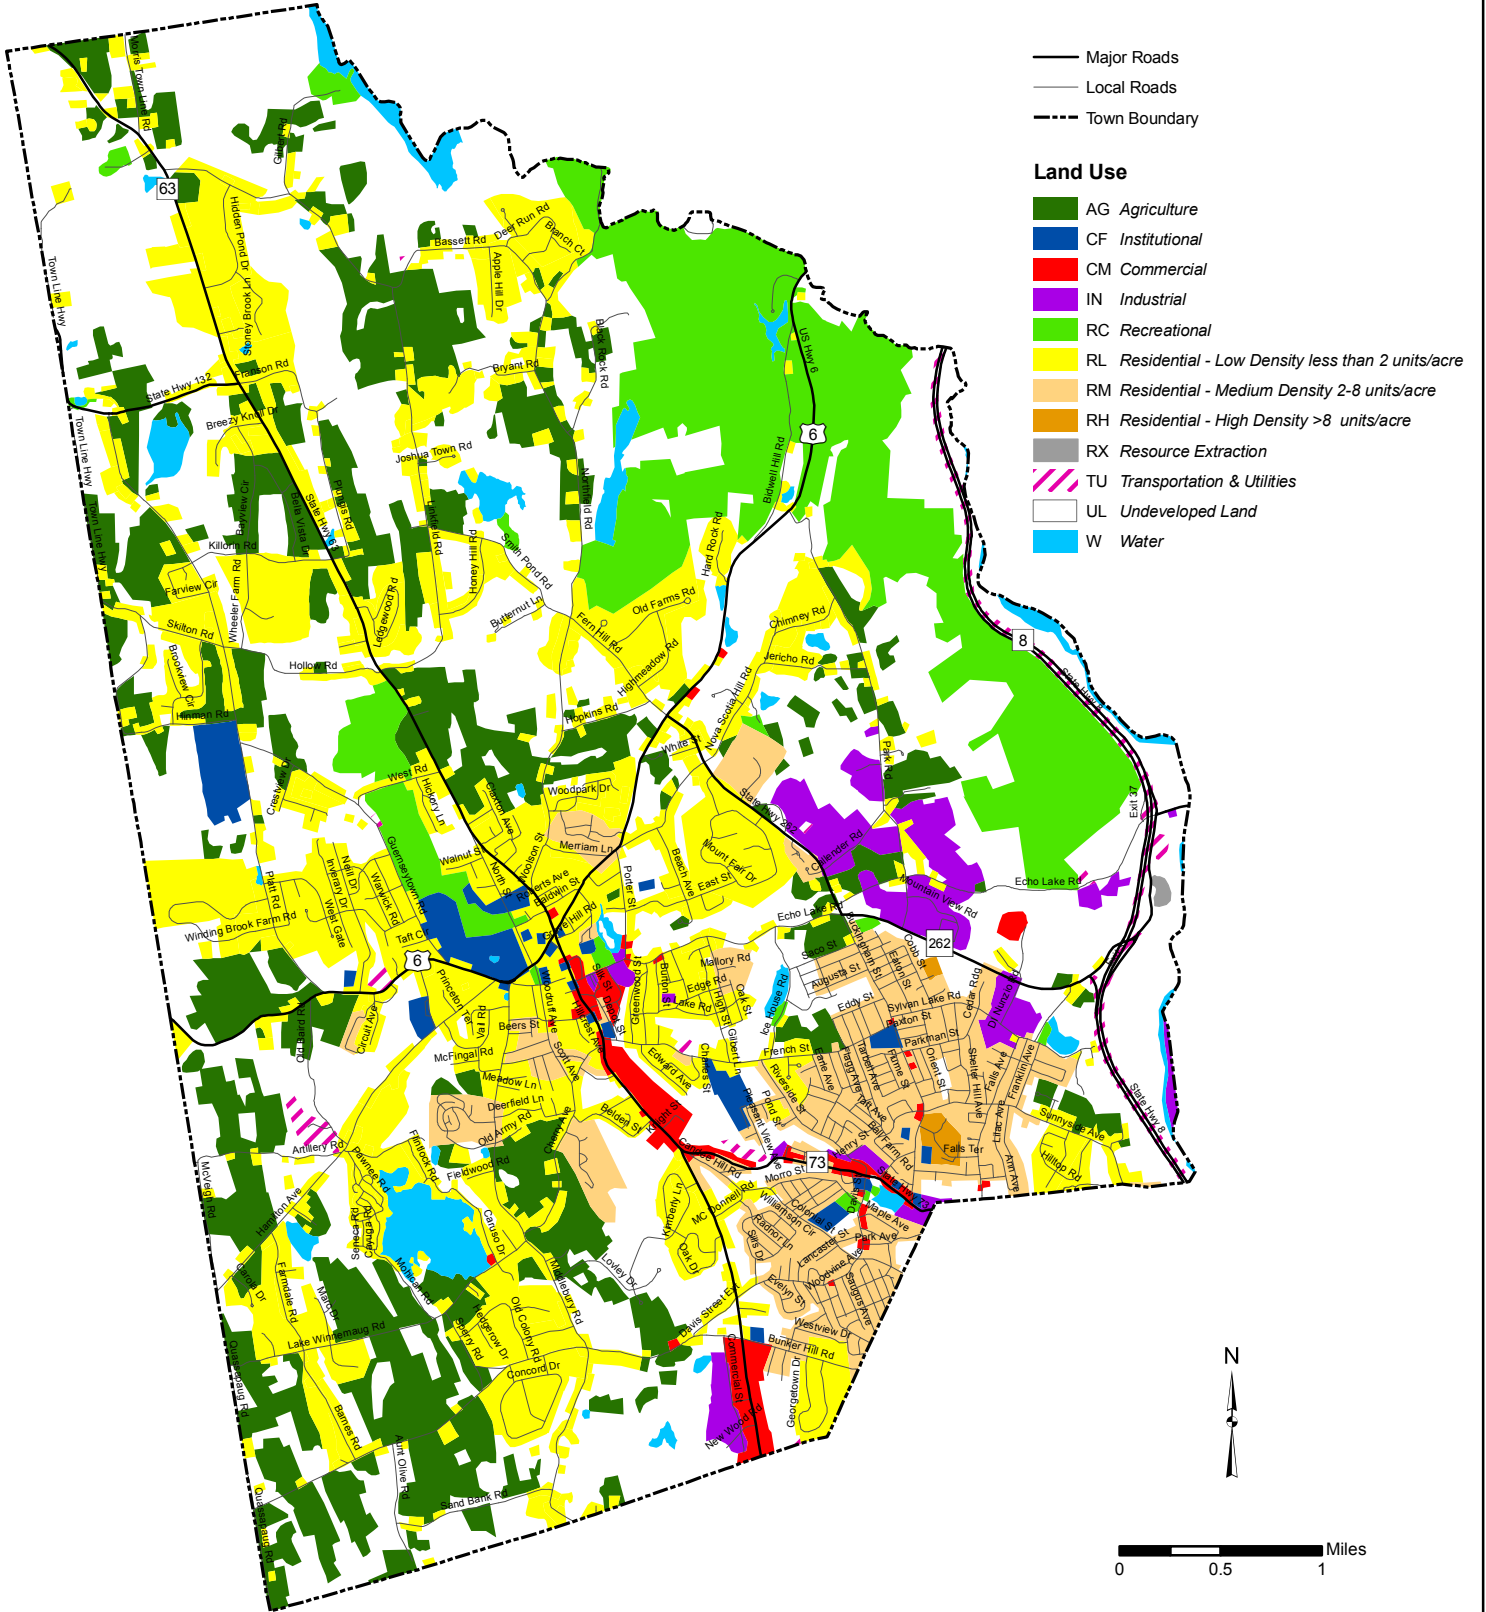

Watertown Generalized Land Use

Source: "Roads", c 1984-2006 Tele Atlas, Rel. 10/07
 "Town Boundary", DEP
 "Land Use, COGCV 2004

For general planning purposes only. Delineations may not be exact. January 2008