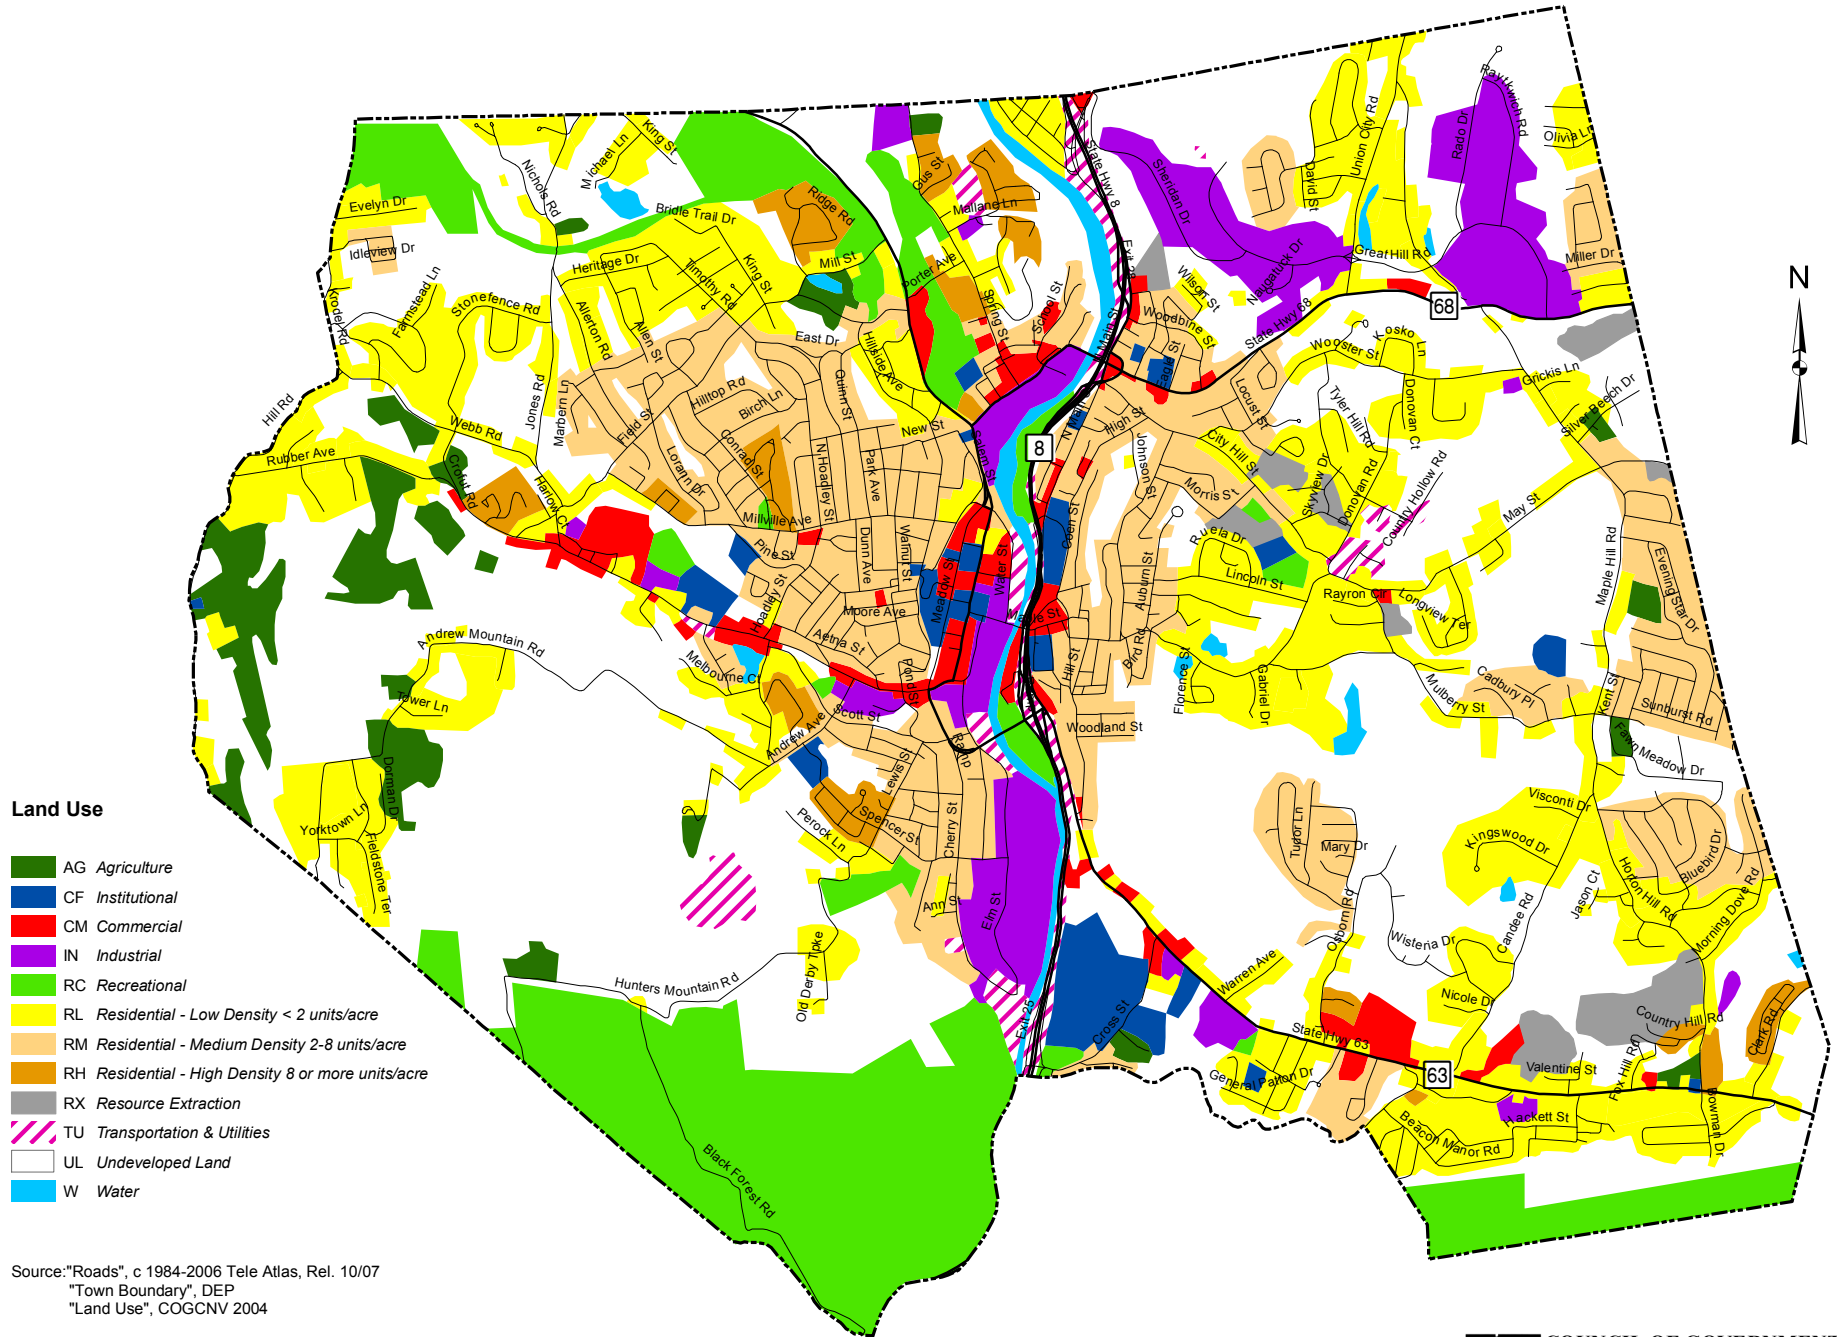

Naugatuck Generalized Land Use

For general planning purposes only. Delineations may not be exact. January 2008