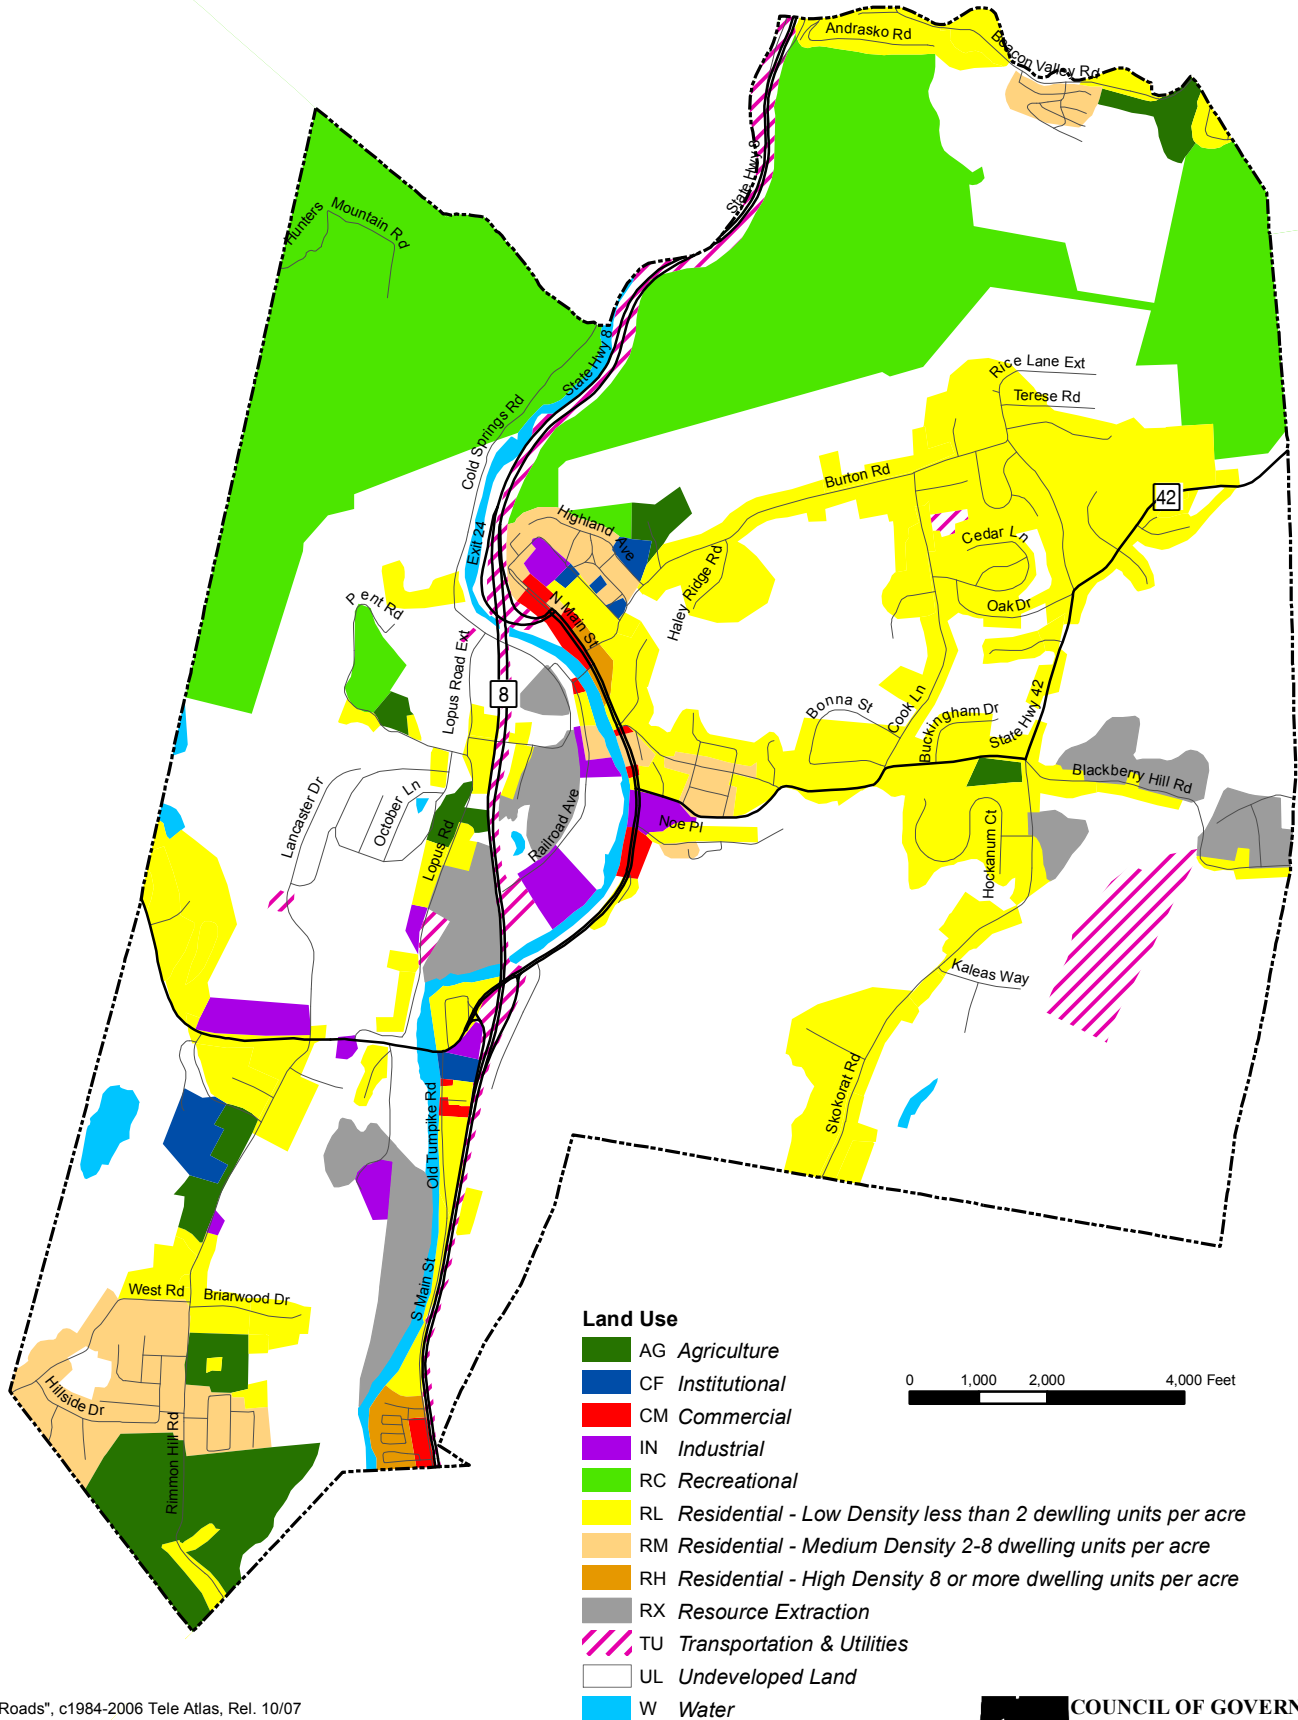

# Beacon Falls Generalized Land Use

Source: "Roads", c1984-2006 Tele Atlas, Rel. 10/07  
 "Town Boundary", "Hydrography", DEP  
 "Land Use", COGCNV 2004