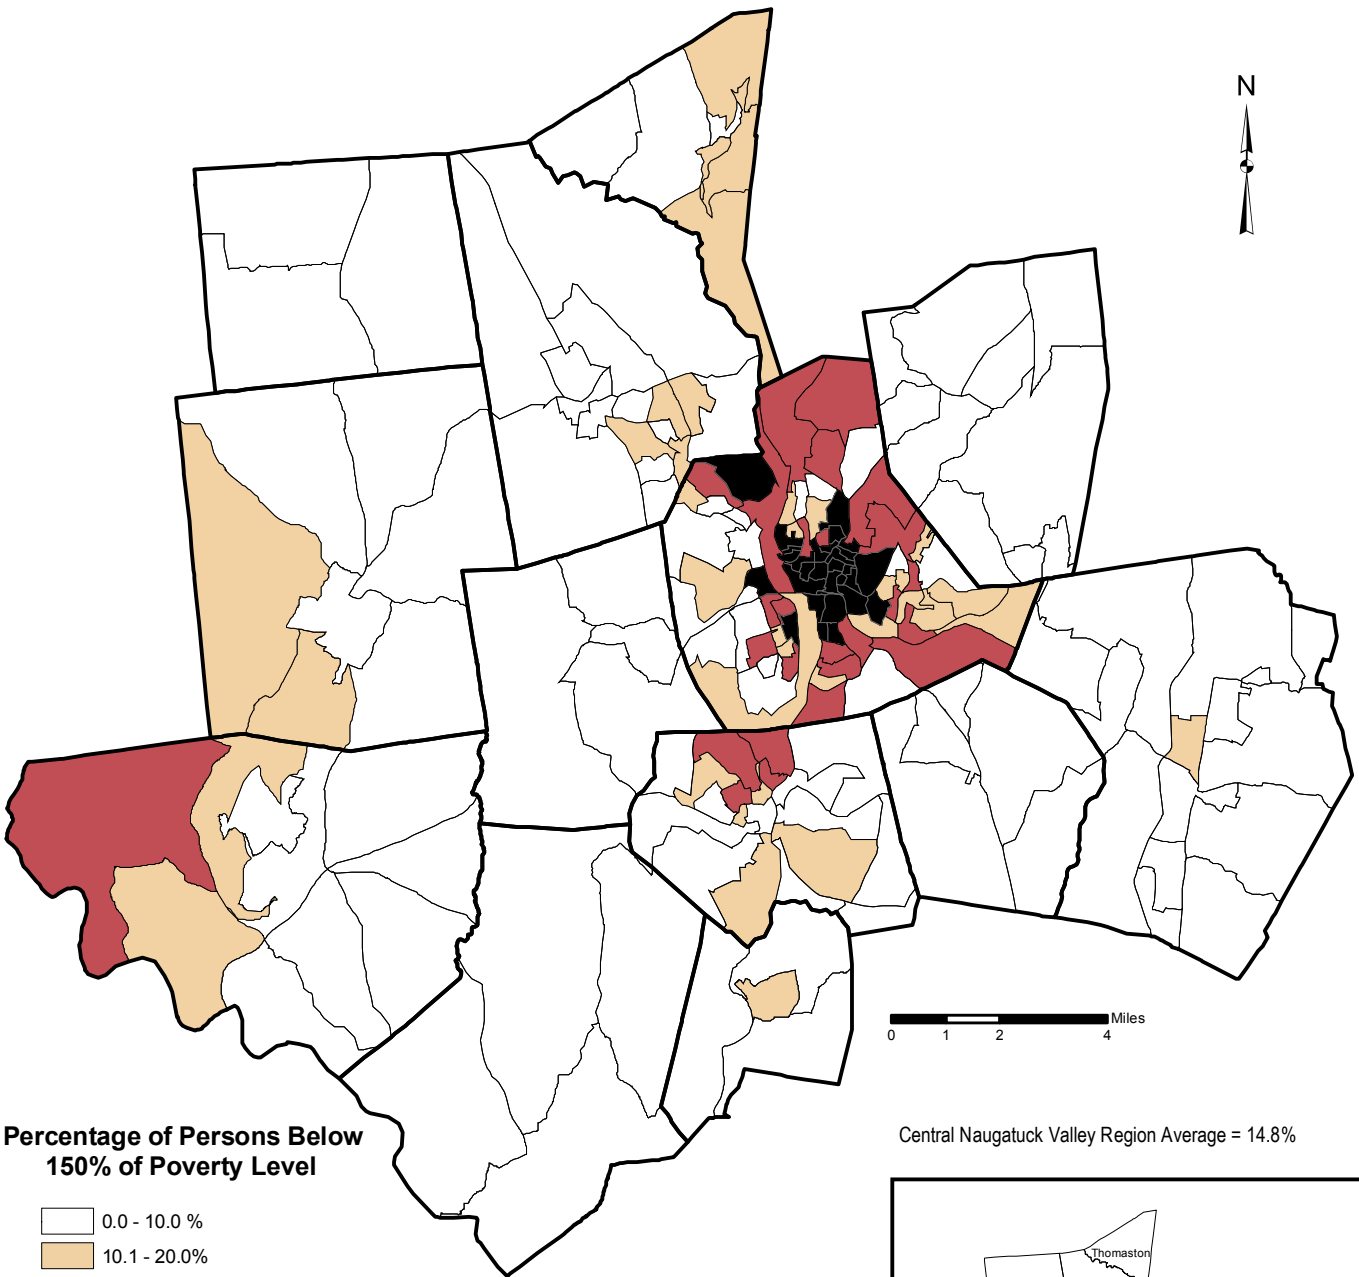

# Persons Below 150% of Poverty Level

## Percentage of Persons Below 150% of Poverty Level

- 0.0 - 10.0 %
- 10.1 - 20.0%
- 20.1 - 30.0%
- 30.1 - 100%
- Town Boundary
- Block Group Boundary

Central Naugatuck Valley Region Average = 14.8%

Data based on block group geography.  
 Includes any person who was part of a household that reported having a median household income 150% or below the Census poverty threshold, by family size, on their 2000 Census form.  
 The poverty statistics do not include institutionalized people, people in military group quarters, people in college dormitories, and unrelated individuals under 15 years old.